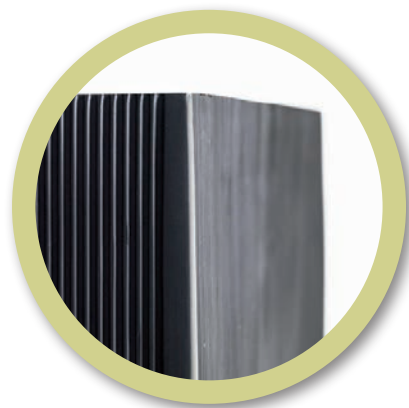

# ARCHITECT

En helt ny serie i strikt, kubistisk design.  
Matt, tandstrukturerad polystone.  
Lika vackra inne som ute.

*A brand new series in strict, cubist design.  
Matte, tooth structured polystone.  
Equally beautiful inside and outside.*